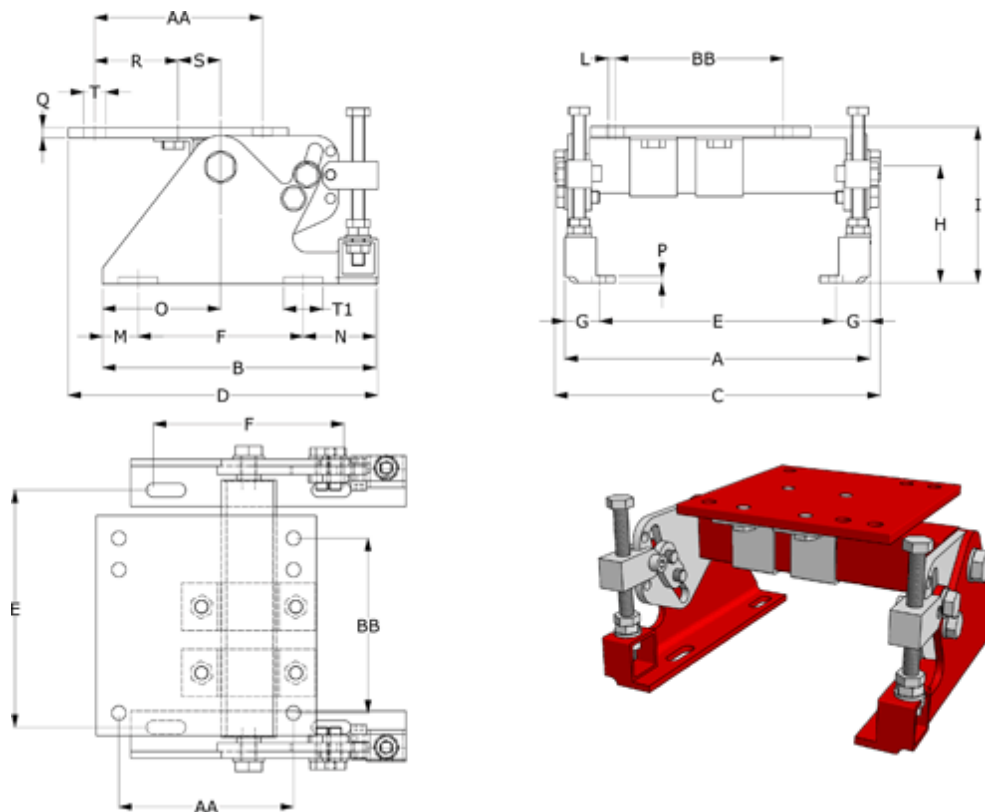

Data Sheet

Article number: 3190501321

Description: Motorbase MB 50-132S/M self-tensioning
for motorsize 132S/M

Measures

A = 325	G = 45	Q = 16
AA = 216	H = 140	R = 108
B = 350	I = 95	S = 43
BB H7 = 140	L = 5-50	T = 4x11 mm
C = 360	M = 44	T1 = 18.0
D = 374	N = 84	Weight = 27.5
E = 235	O = 160	
F = 222 +32	P = 10	